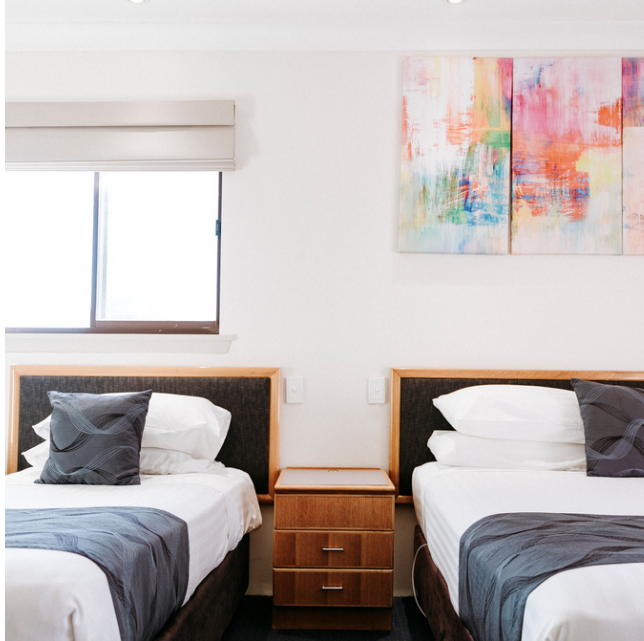

Motel Details

Contact Number: 63 625755

Email: reception@westendorange.com.au

Website: westendorange.com.au

A QUICK

OVERVIEW

- Reception Hours: 7:15am-9pm (Mon-Fri) 8am-8pm (Sat-Sun) **PUBLIC HOLIDAYS MAY VARY**
- Emergency's: (Please Use wall phone outside of Reception and hit R for Night Manager)
- Pool is closed during Winter
- WiFi Details: Located on your Room backing card
- Housekeeping: For Extra Amenities please visit Reception during office hours
- Taxi: Call 131 008
- Orange Police: 63 636399
- Orange Health Service: 63 693000
- Orange Visitor Information 1800 069 466
- Maps: Please visit Reception during office hours
- Heating and Cooling System WINTER set no higher than 24 degrees Summer set no lower than 20 degrees.
- Check Out 10:00am - Check In 2:00pm

*Any other questions or queries please visit our friendly Reception team.